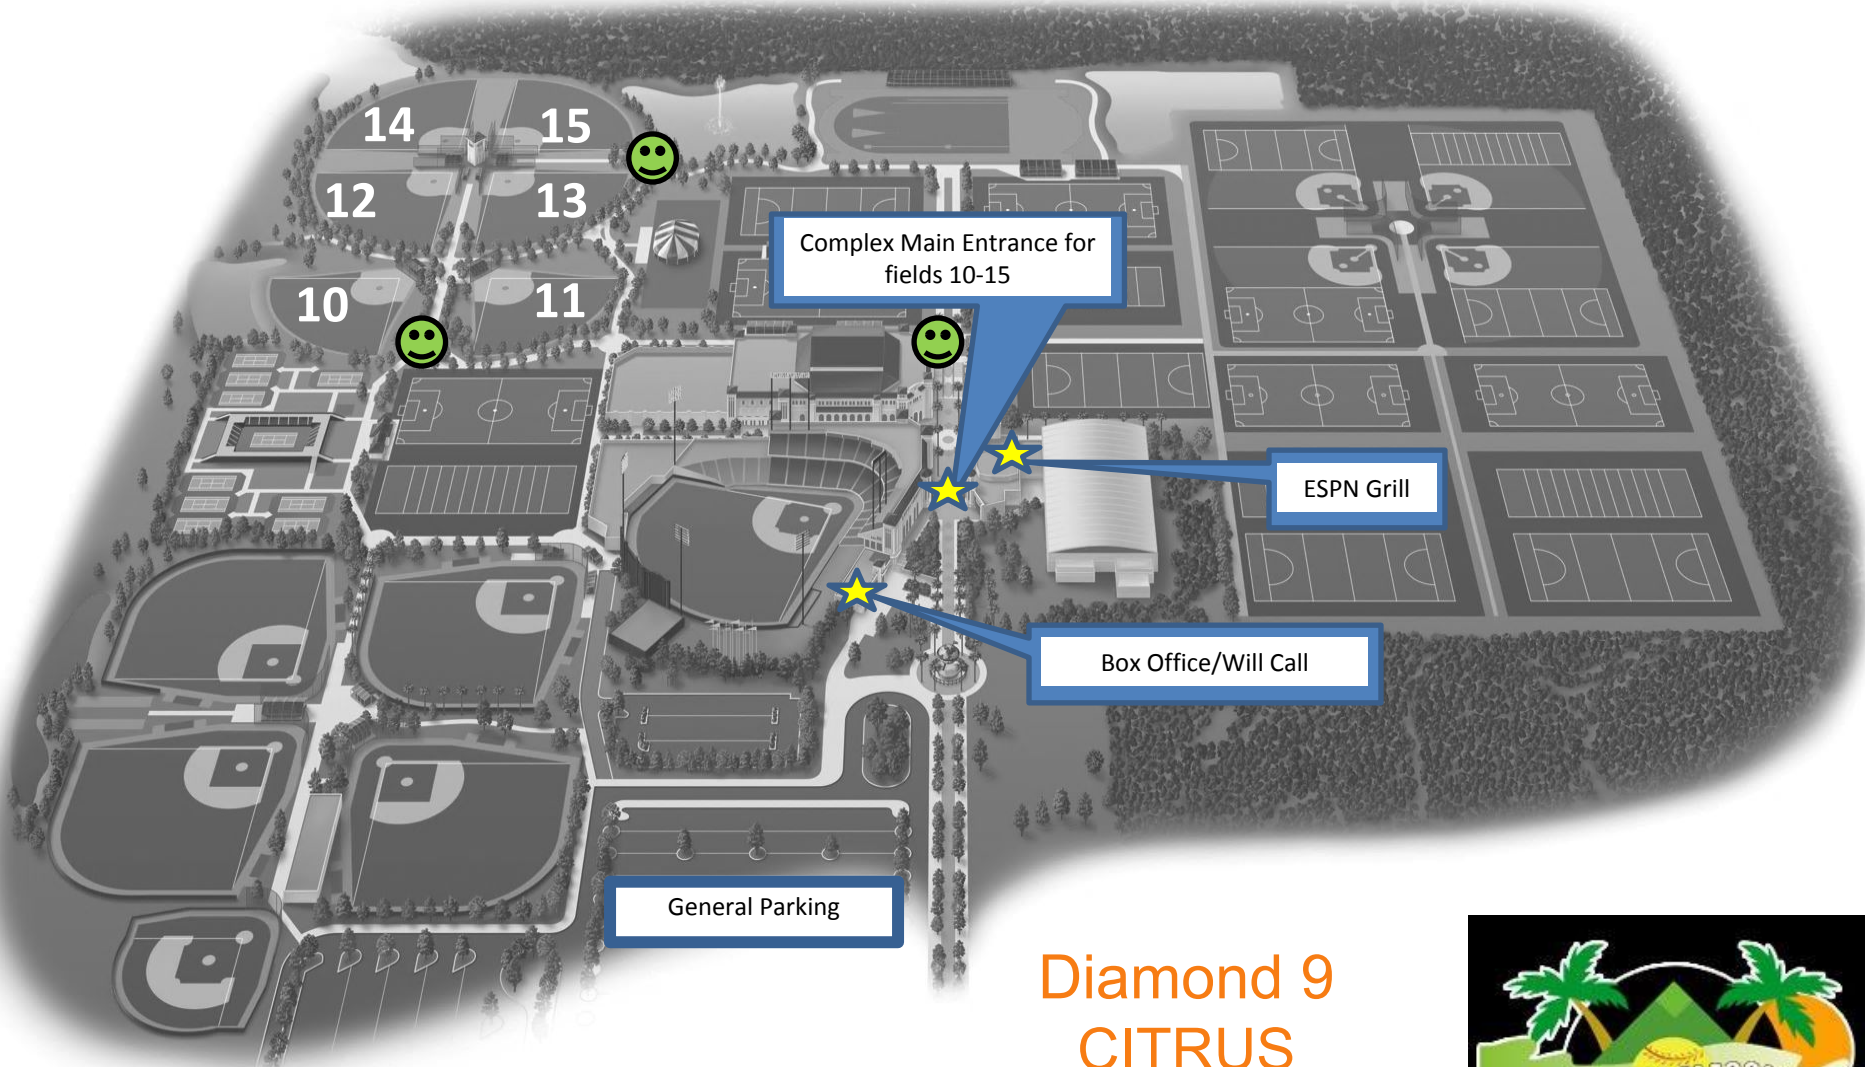

ESPN WIDE WORLD OF SPORTS COMPLEX

WALT DISNEY WORLD® Resort

 Courtesy Cart Drop Off/ Pick Up

Diamond 9
CITRUS
CLASSIC 2017